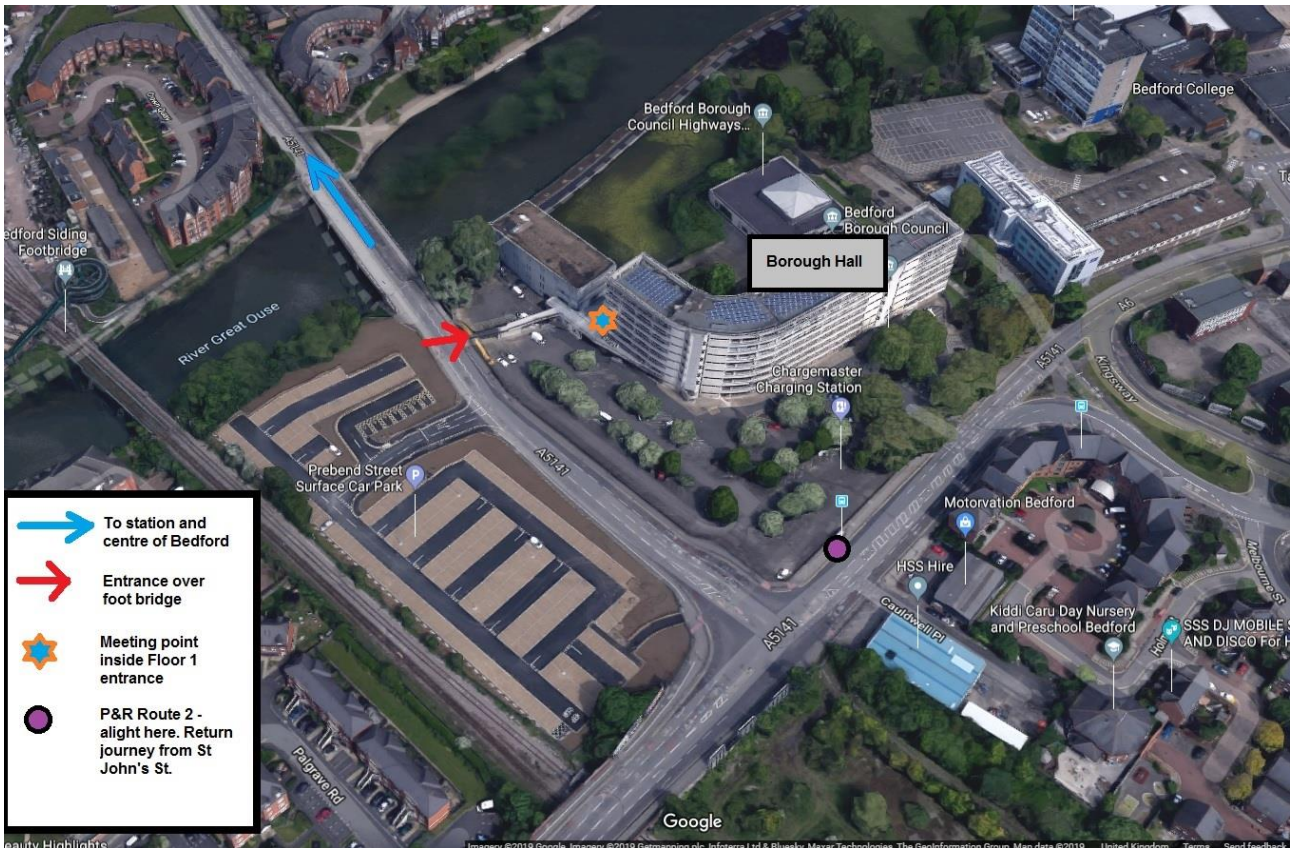

For more travel details: <http://bedsarchives.bedford.gov.uk/VisitUs.aspx>

Or for car parks:

<https://www.bedford.gov.uk/parking-roads-and-travel/parking/car-parks-public-and-private/>